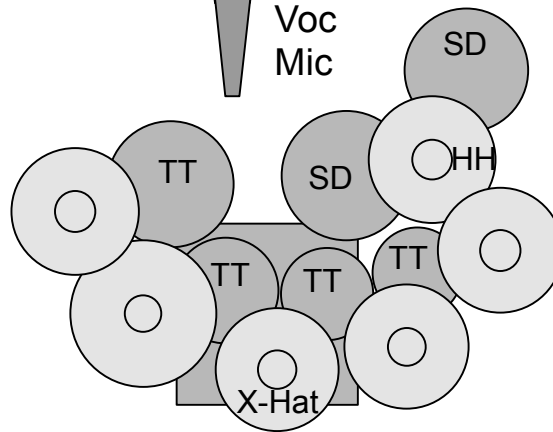

STAGEPLAN

Heinz Neuhaus
- Electric Guitar
- Lead Vocals

Amp
Guitar

Voc
Mic
In Ear
Monitoring

Roger Schmid
- Drums
- Backing Vocals

In Ear
Monitoring

Peter Reuss
- Electric Bass
- Backing + Lead Vocals

Amp
Bass
DI Out XLR

Voc
Mic
In Ear
Monitoring